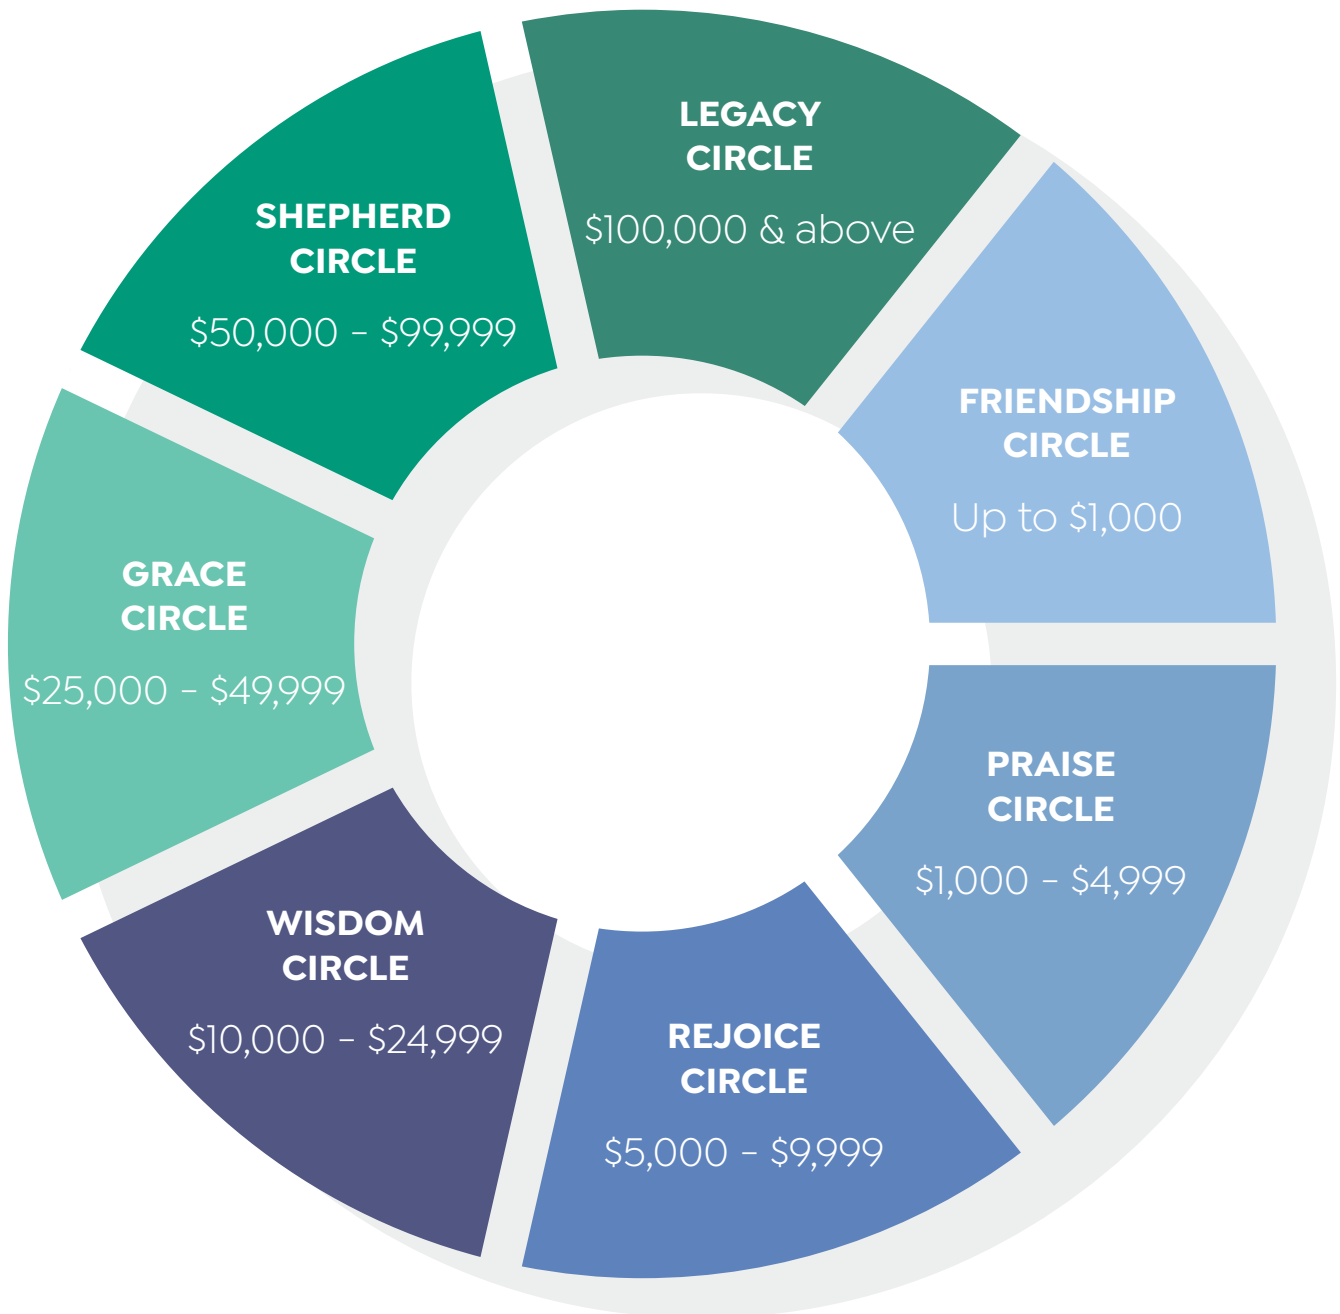

# OUR GIVING CIRCLE

# GIVING CIRCLE BENEFITS

	<i>FRIENDSHIP CIRCLE</i>	<i>PRAISE CIRCLE</i>	<i>REJOICE CIRCLE</i>	<i>WISDOM CIRCLE</i>	<i>GRACE CIRCLE</i>	<i>SHEPHERD CIRCLE</i>	<i>LEGACY CIRCLE</i>
Invitation to & Recognition at our Annual Giving Circle Donor Event	♥	♥	♥	♥	♥	♥	♥
Recognition in both our Annual Report and Website	♥	♥	♥	♥	♥	♥	♥
Thank You Post On CLS' Facebook Page & a CLS Christmas Ornament		♥	♥	♥	♥	♥	♥
Personal Thank You Note from one of our Students			♥	♥	♥	♥	♥
Small Personalized Brick on our Front Walkway			♥				
Large Personalized Brick on our Front Walkway				♥			
Small Personalized Tile on Display in our Vestibule					♥		
Large Personalized Tile on Display in our Vestibule						♥	
Room Dedicated in Your Honor							♥